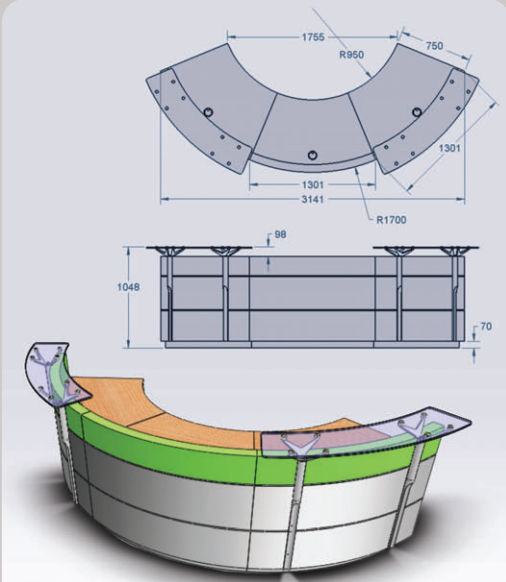

Reception desk

evolution® elite special based on an EB4 finished in stainless steel effect laminate with stainless steel post uprights and integral LED lighting

Project:

Cognetas

Business area:

Office/Commercial